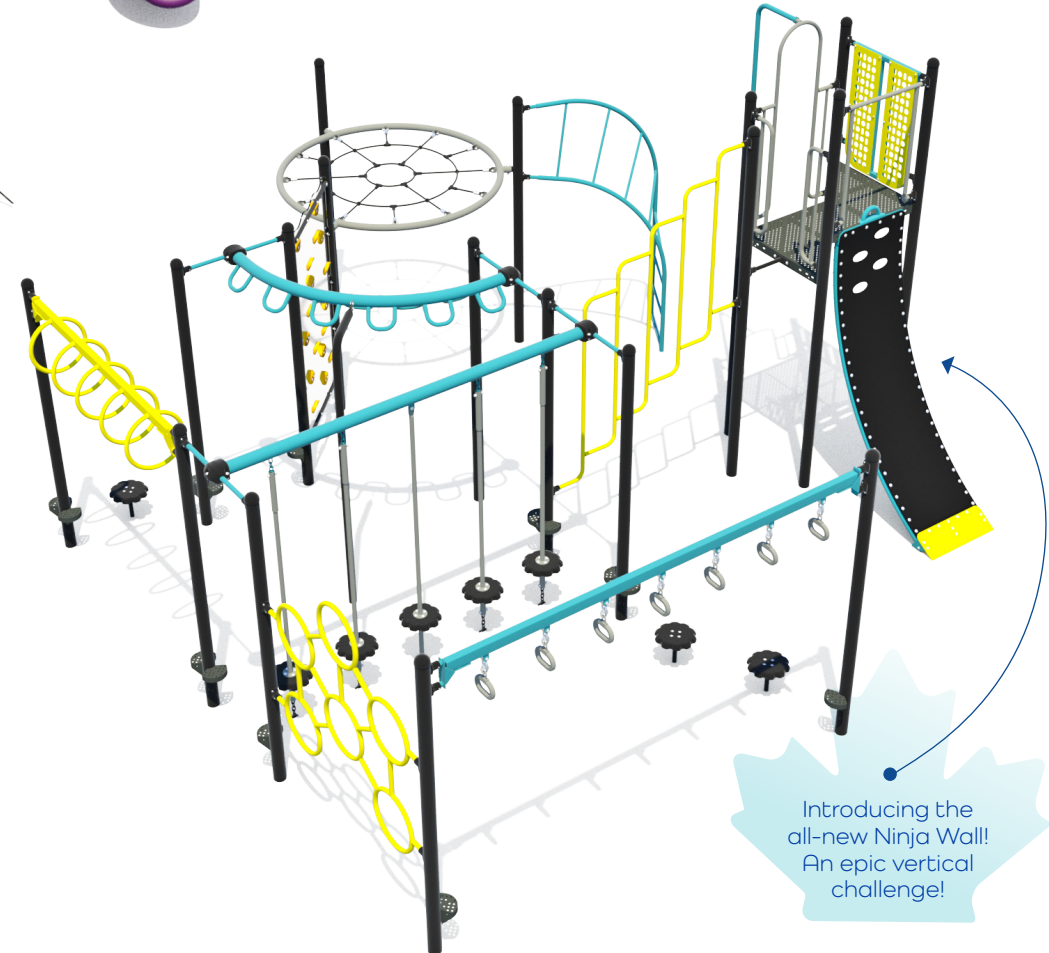

Ninja North

$34,007

Introducing the all-new Ninja Wall!
An epic vertical challenge!

Did You Know?

Blue Imp is Canada's original playground maker!
Your source for playgrounds that inspire and endure.
Proudly family-owned since 1917.

Moosecapade	S24-13	5 yrs - 12 yrs	11.1m x 14.0m (37' x 46')
Ninja North	S24-14	5 yrs - 12 yrs	10.3m x 11.2m (34' x 37')