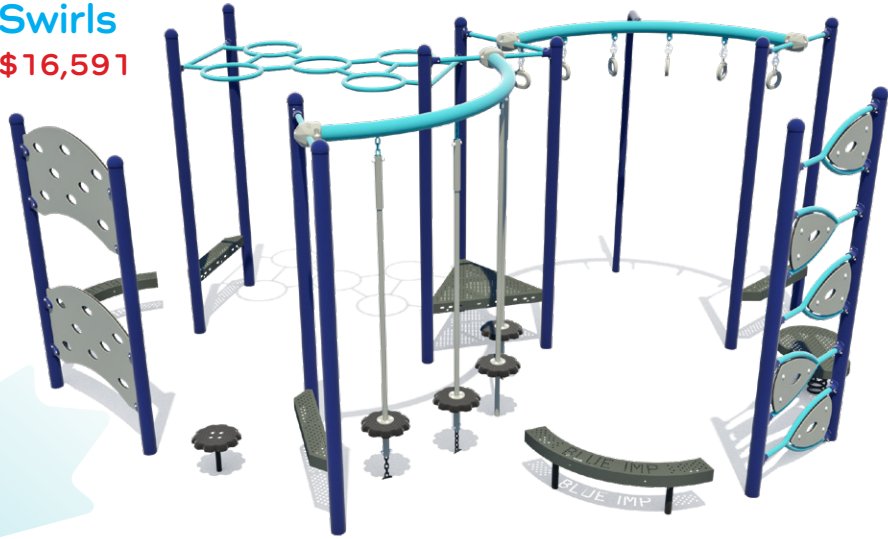

Arctic Swirls
$16,591