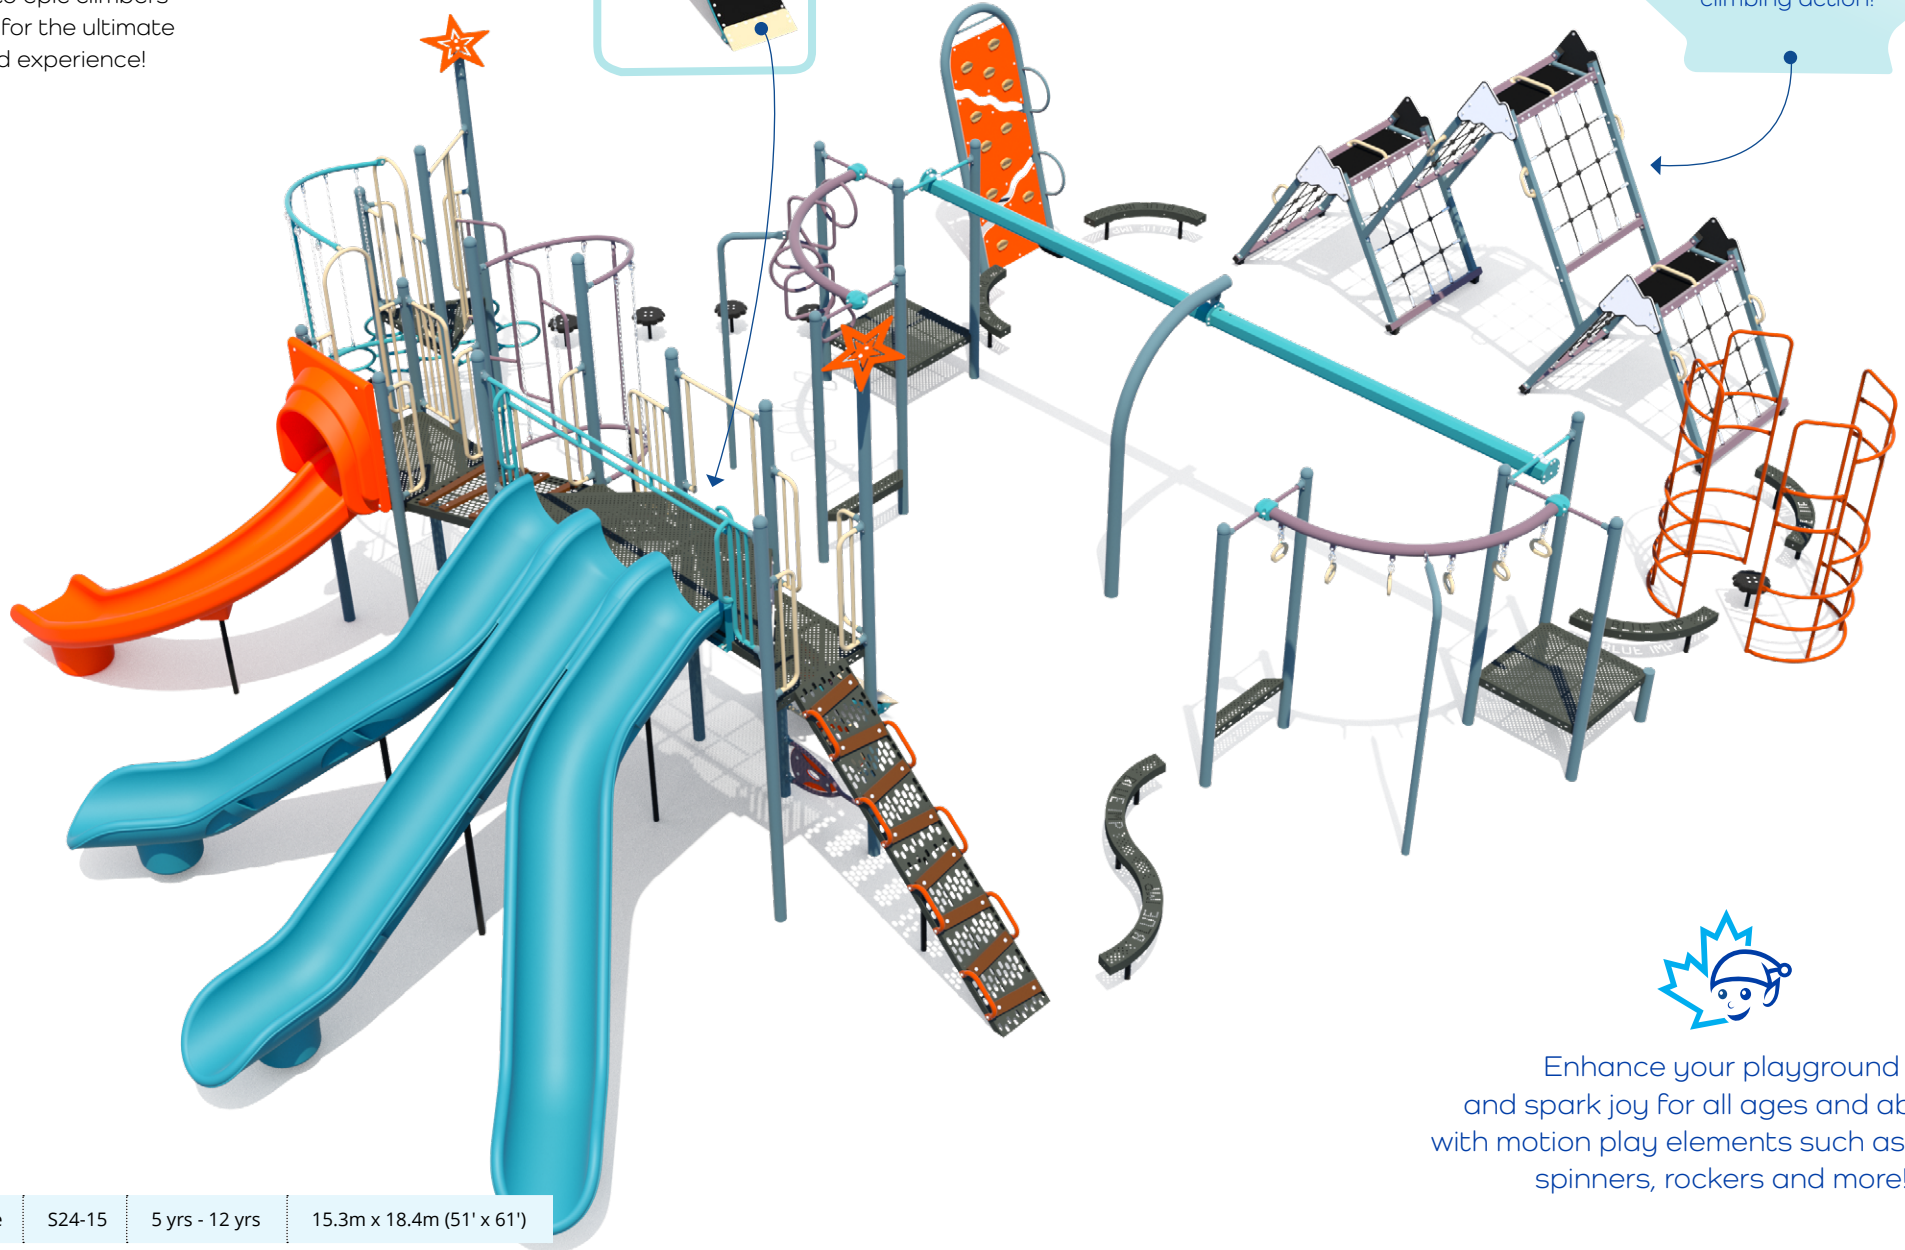

Enhance your playground and spark joy for all ages and abilities with motion play elements such as swings, spinners, rockers and more!

Canadazzle | S24-15 | 5 yrs - 12 yrs | 15.3m x 18.4m (51' x 61')