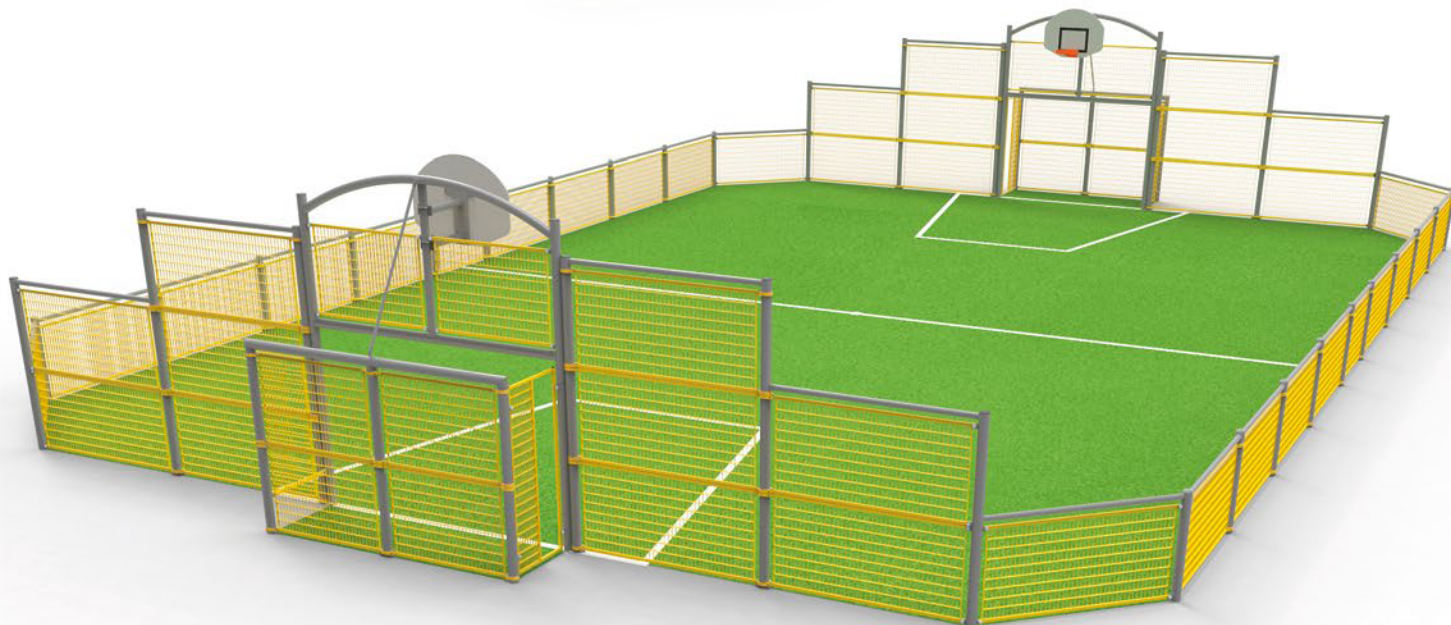

MULTI-SPORTS PLAYGROUNDS
TERRAINS MULTISPORTS
DOGWOOD
foot | basket | hand | volley

- ▶ GRATING PANELS INFILL
- ▶ REMPLISSAGE PANNEAUX EN CAILLEBOTIS

▶ TECHNICAL DESCRIPTION

- Custom made area size
- 3 x 2 m goal
- Structure: powder-coated and galvanized steel posts Ø 102 mm for sides and pediments
- Attachment of the grids by powder-coated aluminium flange
- EPDM pads for noise and vibration absorption
- Tamper-proof stainless steel screws
- Nut covers for screws
- HDPE half-moon backboard 1200 x 900 mm
- Flat iron basketball ring without net, height from 2.60 to 3.05 m. Adjustable during assembly.

▶ GRATING PANELS INFILL

- Pressure-locked grating panels made of galvanized steel, with large viewing angle and flat surface on the playing area, reinforced by two square tubes made of 30 x 30 mm galvanized steel
- Powder-coating on request

▶ OPTIONAL EQUIPMENT

- Additional basketball goals (back or side)
- Gates (1 m high), or doors (2 m high) one leaf
- Panel enhancement up to 4 m above ground
- Ball-stop enhancement up to 6 m above ground
- PRM access on the sides or on the goal, 1 or 2 m high
- Closed goals, half-open, or anti-cycle passage
- Multi-sports posts (volley-ball, tennis, badminton)
- Anti-cycle passage
- Brazilian goals
- Standing bench
- Bike rack
- Cut-off corners
- Roof net
- Base plate installation

▶ CARACTÉRISTIQUES TECHNIQUES

- Dimensions de la surface de jeu sur-mesure
- Buts 3 x 2 m
- Structure : poteaux en acier galvanisé plastifié Ø 102 mm pour les frontons et les palissades
- Fixation des grilles par brides en aluminium plastifié
- Tampon EPDM pour l'absorption du bruit et des vibrations
- Visserie inox inviolable
- Caches écrous pour la visserie
- Panneaux de basket demi-lune en PEHD 1200 x 900 mm
- Cercles de basket en fer plat sans filet, hauteur de 2,60 à 3,05 m. Réglable à la pose.